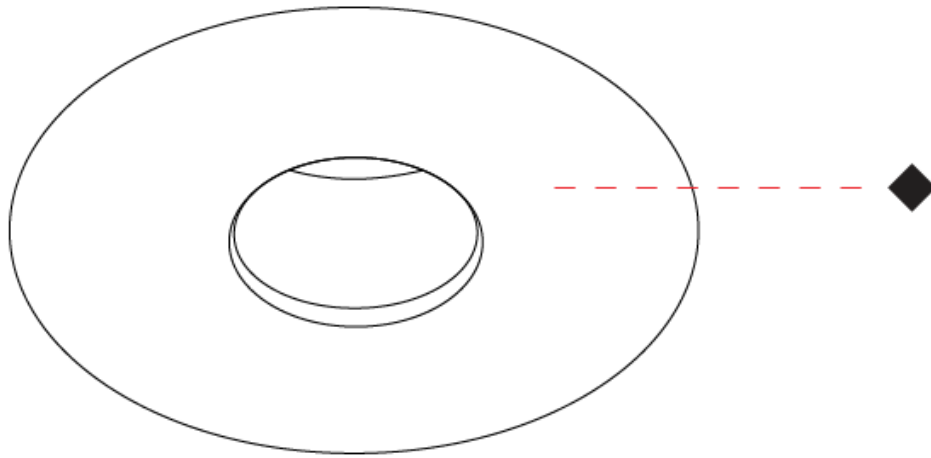

BIONIQ EVO ROUND PINHOLE TRIMLESS

A350222-

PROJECT	_____
TYPE	_____
SPECIFIER	_____
QUANTITY	_____
DATE	_____