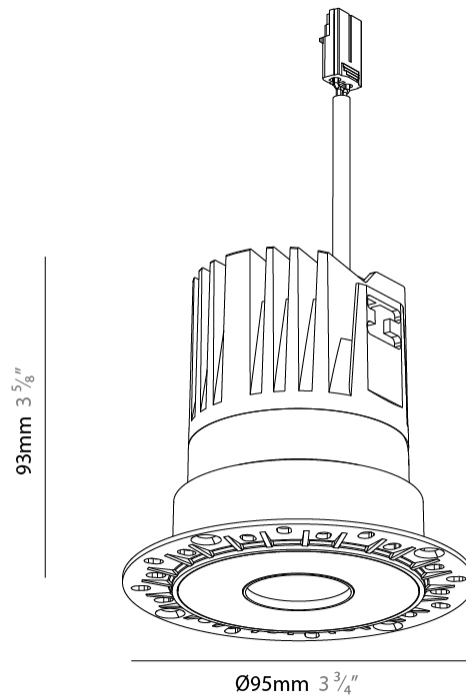

GENERAL

Series: Bioniq Evo Round Pinhole
Partner: Prolicht
Division: Architectural
Installation: Trimless
Product Type: Downlight
Mounting Location: Ceiling
Light Distribution: Adjustable / Direct

PHYSICAL

Shape: Round
Diameter (mm): 95
Diameter (in): 3 3/4
Height (mm): 93
Depth (mm): 105
Height (in): 3 5/8
Depth (in): 4 1/8
Ceiling Thickness (mm): 10 - 50
Ceiling Thickness (in): 3/8 - 1 15/16
Weight (kg): 0.4
Fixture Finish: [SSR / BKV / CWI / CRY / HAB / UFT / ITA / RUA / FTG / MYG / LOD / PUS / FRO / FUP / KIA / POP / BLS / SPG / MEY / GOH / CHC / COM / ABZ / JAG / OBR / MOS / ROR](#)
Fixture Material: Extruded Aluminum
Cut-out Measurements: Dia. 75mm/2 15/16"

ELECTRICAL

Lamp Type: LED (Zhaga Standard)
Input Wattage (W): 12.8
Total Output Wattage (W): 11.8
Dimming: Non-dimming / DALI Dimming / MATTER Dimming
Driver Included: No
Driver Location: Remote
Driver Type: Constant Current - Universal
Driver Class: Class 2
Constant Current (MA): 350mA
Upon Request: 0-10V Dimming / Phase Dimming

LED

Color Temperature (°K): [2400 / 2700 / 3000 / 3500 / 4000](#)
Max. Delivered Lumen (lm): Max 951
Nominal Lumen (lm): 2006
CRI: >90 CRI
Efficiency (%): 74.1
Lamp Life (hrs): 50000

OPTICAL

Beam Angle: [20 / 26 / 32](#)
Adjustability: Rotational 350° / Tilt 30°

RATINGS AND CERTIFICATIONS

Certified By: Certified for North American Standards
IP rating: IP65
Glare Rating: ≤ 10