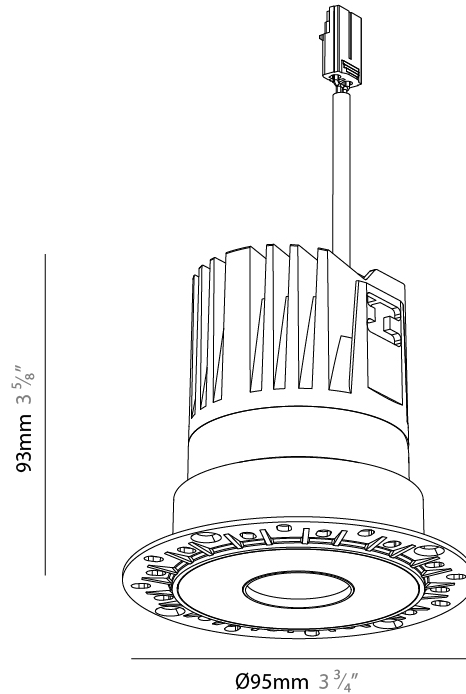

GENERAL

Series: Bioniq Evo Round Pinhole
Partner: Prolicht
Division: Architectural
Installation: Trimless
Product Type: Downlight
Mounting Location: Ceiling
Light Distribution: Adjustable / Direct

PHYSICAL

Shape: Round
Diameter (mm): 95
Diameter (in): 3 3/4
Height (mm): 93
Depth (mm): 105
Height (in): 3 5/8
Depth (in): 4 1/8
Ceiling Thickness (mm): 10 - 50
Ceiling Thickness (in): 3/8 - 1 15/16
Weight (kg): 0.4
Fixture Finish: [SSR / BKV / CWI / CRY / HAB / UFT / ITA / RUA / FTG / MYG / LOD / PUS / FRO / FUP / KIA / POP / BLS / SPG / MEY / GOH / CHC / COM / ABZ / JAG / OBR / MOS / ROR](#)
Fixture Material: Extruded Aluminum
Cut-out Measurements: Dia. 75mm/2 15/16"

ELECTRICAL

Lamp Type: LED (Zhaga Standard)
Input Wattage (W): 12.8
Total Output Wattage (W): 10.9
Dimming: Non-dimming / DALI Dimming / MATTER Dimming
Driver Included: No
Driver Location: Remote
Driver Type: Constant Current - Universal
Driver Class: Class 2
Constant Current (MA): 350mA
Upon Request: 0-10V Dimming / Phase Dimming

LED

Color Temperature (°K): 2700-6500 Tunable White
Max. Delivered Lumen (lm): Max 709
Nominal Lumen (lm): 1495
CRI: >90 CRI
Efficiency (%): 57.5
Lamp Life (hrs): 50000

OPTICAL

Beam Angle: [20 / 26 / 32](#)
Adjustability: Rotational 350° / Tilt 30°

RATINGS AND CERTIFICATIONS

Certified By: Certified for North American Standards
IP rating: IP20
Glare Rating: ≤ 10