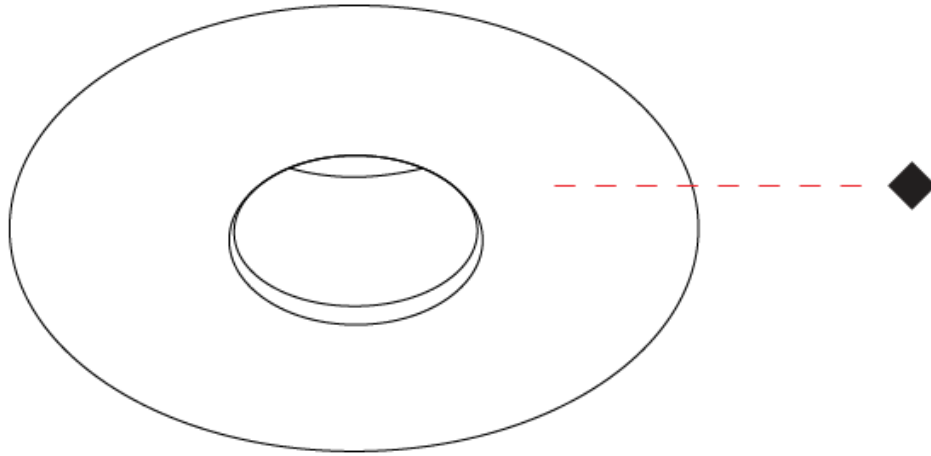

BIONIQ EVO ROUND PINHOLE TRIMLESS

A350224-

base number Finishes (Diamond) Beam Angle Options

- To build a product code in our configurator select the specify button on the base model # product page
- To build a manual product code on this datasheet choose from the options listed below in blue font and add the suffix to the base model #