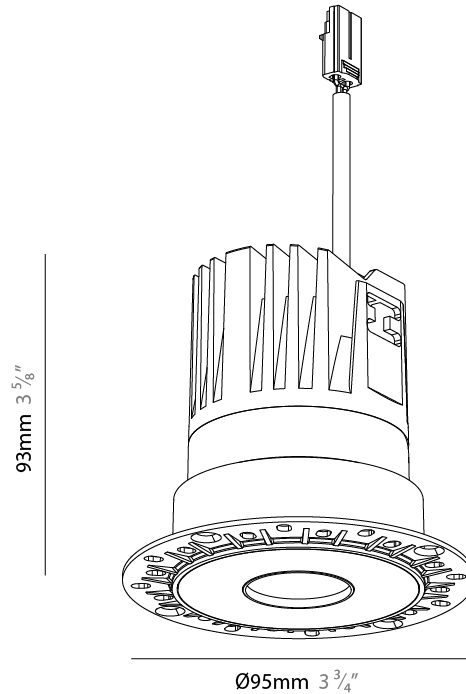

GENERAL

Series: Bioniq Evo Round Pinhole
Partner: Prolicht
Division: Architectural
Installation: Trimless
Product Type: Downlight
Mounting Location: Ceiling
Light Distribution: Adjustable / Direct

PHYSICAL

Shape: Round
Diameter (mm): 95
Diameter (in): 3 3/4
Height (mm): 93
Depth (mm): 105
Height (in): 3 5/8
Depth (in): 4 1/8
Ceiling Thickness (mm): 10 - 50
Ceiling Thickness (in): 3/8 - 1 15/16
Weight (kg): 0.4
[Fixture Finish: SSR / BKV / CWI / CRY / HAB / UFT / ITA / RUA / FTG / MYG / LOD / PUS / FRO / FUP / KIA / POP / BLS / SPG / MEY / GOH / CHC / COM / ABZ / JAG / OBR / MOS / ROR](#)
Fixture Material: Extruded Aluminum
Cut-out Measurements: Ø 75mm/2 15/16"

ELECTRICAL

Lamp Type: LED (Zhaga Standard)
Input Wattage (W): 12.8
Total Output Wattage (W): 11.8
Dimming: Non-dimming / DALI Dimming / MATTER Dimming
Driver Included: No
Driver Location: Remote
Driver Type: Constant Current - Universal
Driver Class: Class 2
Constant Current (MA): 350mA
Upon Request: 0-10V Dimming / Phase Dimming

LED

[Color Temperature (°K): 2400 / 2700 / 3000 / 3500 / 4000](#)
Max. Delivered Lumen (lm): Max 604
Nominal Lumen (lm): 1065
CRI: >90 CRI
Efficiency (%): 47.0
Lamp Life (hrs): 50000

OPTICAL

Beam Angle: 10
Adjustability: Rotational 350° / Tilt 30°

RATINGS AND CERTIFICATIONS

Certified By: Certified for North American Standards
IP rating: IP65
Glare Rating: ≤ 10